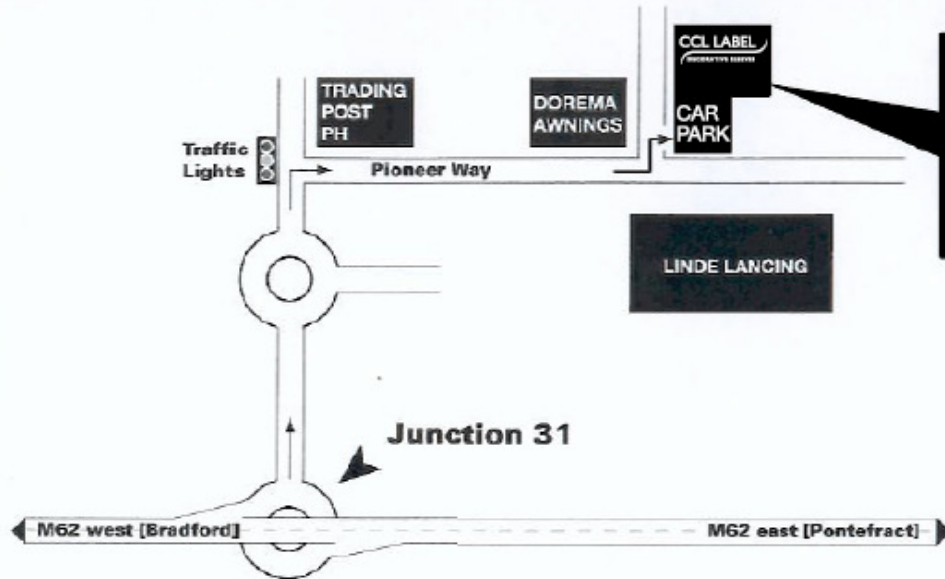

**CCL LABEL**  
 DECORATIVE SLEEVES

**WELCOME TO CCL  
 DECORATIVE SLEEVES**

**WOULD ALL VISITORS  
 REPORT TO RECEPTION**

**PLEASE NOTE:  
 EXCEPT IN DESIGNATED AREAS  
 THIS SITE DOES NOT ALLOW**

- DRINKING
- EATING

**THIS IS A NON SMOKING SITE**

**CCL LABEL**  
 DECORATIVE SLEEVES

**UNIT 6, PIONEER WAY  
 CASTLEFORD, WEST YORKSHIRE  
 WF10 5QU  
 TELEPHONE 01977 510030  
 FAX 01977 521240**

Take M62  
 Exit at Junction 31 sign posted 'Normanton/Castleford'

If you are coming from the west - take turning for Castleford.  
 If you are coming from the east - go under the M62 and take  
 turning for Castleford.

Go over 1st roundabout outside the 'Pioneer' factory. Move into right hand lane to traffic lights, as lane filters right. Follow this road [Pioneer Way] past the road leading to Premier Lodge and Trading Post pub. Continue until you reach the blue units. Go past the 1st unit on the left [Dorema Awnings] and you will see a cream coloured building with green fixings/doors. Take an immediate left and this is Decorative Sleeves new building [the right of the two].